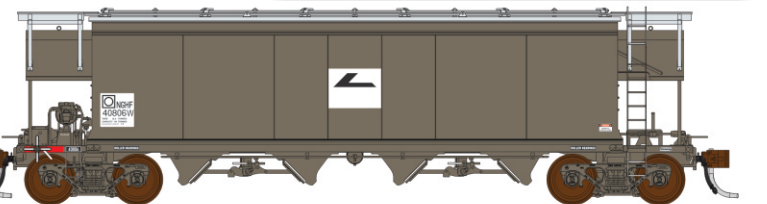

NGH-50/51 NGHF Grain Hopper, Freight Rail Wagon Grime with Faded L7