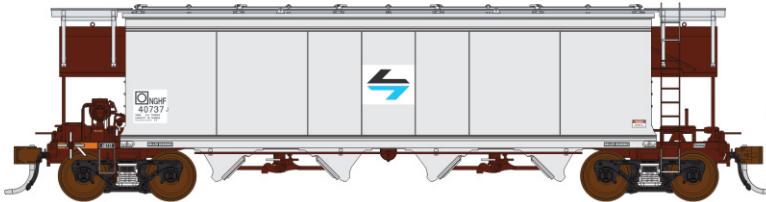

NGH-46/47 NGHF Grain Hopper, PTC Red/Silver with Black/Blue L7