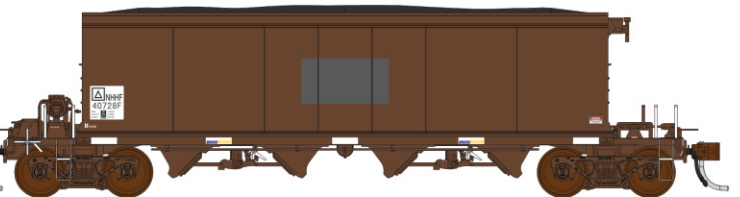

NCH-109/110 NHHF Coal Hopper, Pacific National Wagon Grime with Patch Job

AUSCISION®

The Leader in Australian Model Railways

AUSCISIONMODELS.COM.AU

information@auscisionmodels.com.au

PO Box 1791, Castle Hill, NSW 1765 Australia

PH: 0425-866-442

Auscision Models Pty Ltd 2022 ABN 15 090 630 128