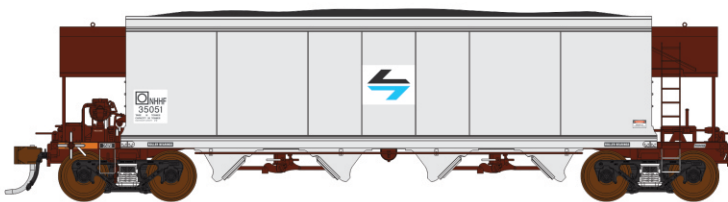

NCH-100/101 NHHF Coal Hopper, PTC Red/Silver with Black/Blue L7