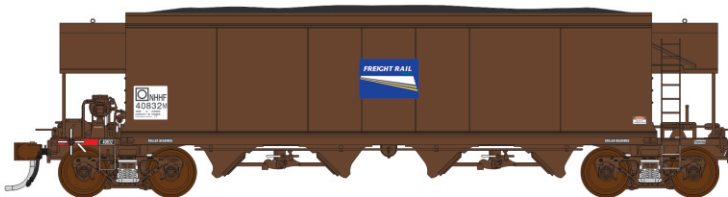

NCH-108 NHHF Coal Hopper, Freight Rail Wagon Grime with Blue Freight Rail Logos