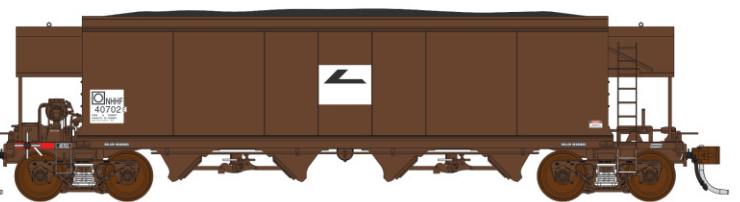

NCH-102/103 NHHF Coal Hopper, Freight Rail Wagon Grime with Faded L7