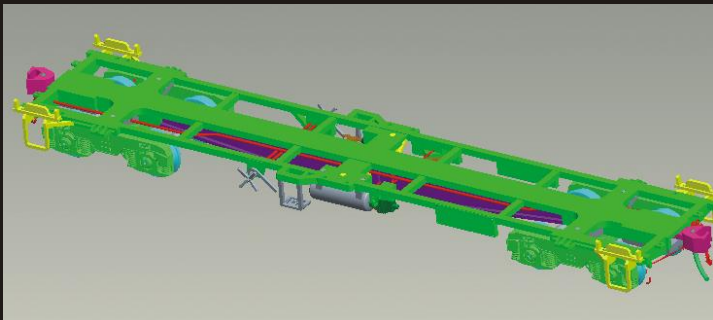

NQIW/RQIW Model Drawing