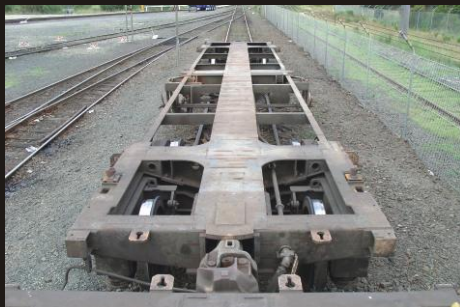

Pacific National