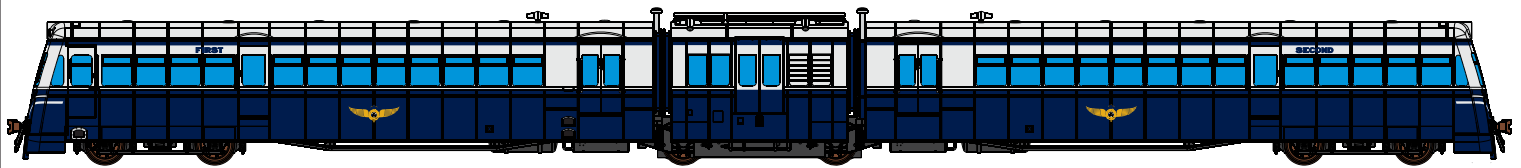

TRUST AUSCISION FOR PRECISION

Victorian Railways 280HP Walker Railcar

Ready-to-Run In HO Scale

Delivery Expected 2012

280HP Walker Railcar VR Blue & Silver 86RM (1950-1955) 3 unit set

ITEM #	ROADNAME/DESCRIPTION	PRICE	QTY	TOTAL PRICE
WRC-1	VR Blue & Silver, 86RM (1950-1955) 3 unit set	\$ 395.00		\$.
WRC-2	VR Blue & Gold with Gold Roof, 84RM (1955-1960) 3 unit set	\$ 395.00		\$.
WRC-3	VR Blue & Gold with Blue Roof, 82RM (1958-1965) 3 unit set	\$ 395.00		\$.
WRC-4	VR Blue & Gold with Blue Roof, 88RM (1965-1980) 3 unit set	\$ 395.00		\$.
WRC-5	VR Blue & Gold As Preserved, 91RM 3 unit set	\$ 395.00		\$.